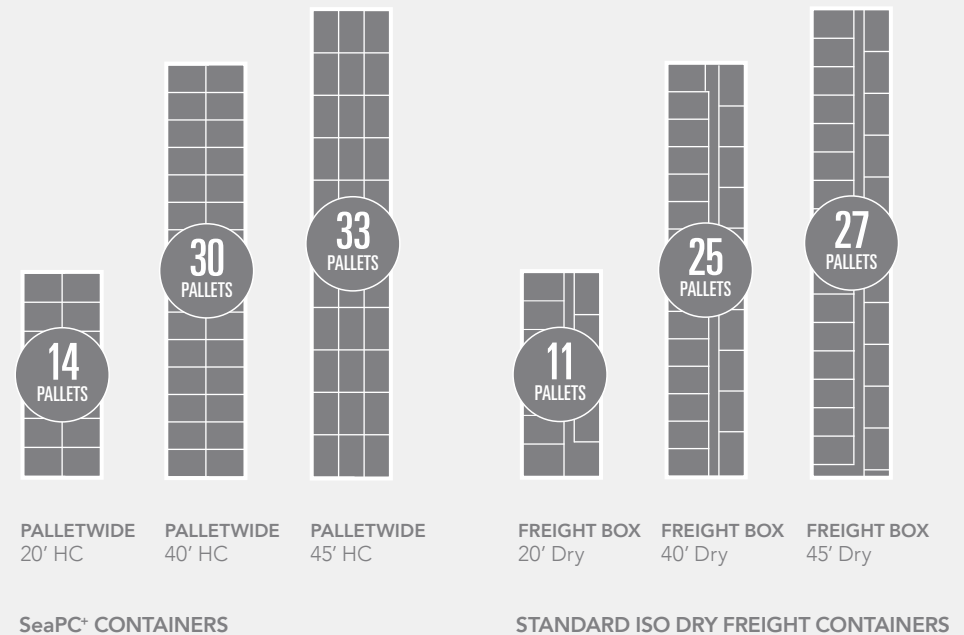

SeaPC+ HIGH CUBE, CELLULAR, PALLETWIDE CONTAINERS

THE SeaPC+ PROVIDES A HIGHER CUBIC CAPACITY THAN A STANDARD CONTAINER

MORE PALLETS – MORE CARGO

FEATURES

Full width door opening of over 2.4m

Slim corrugation

High guide rail/scuff plate along the inner side of the container

Standard container door and locking gear

Handles exactly like a standard ISO container

ADVANTAGES

Ease of loading and discharging of palletised cargo

To facilitate loading onto ships within cell guides

Makes loading and unloading of cargo easier

Easy operation and maintenance

Requires no special handling equipment, chassis or ship planning operation

TECHNICAL SPECIFICATIONS

EUROPEAN PALLET CONFIGURATIONS

The SeaPC+ can be handled in exactly the same way as a standard ISO container and in addition, meets or exceeds all ISO strength tests. The diagrams illustrate the stowage of European pallets in the SeaPC+ containers compared to ISO Dry Freight containers.